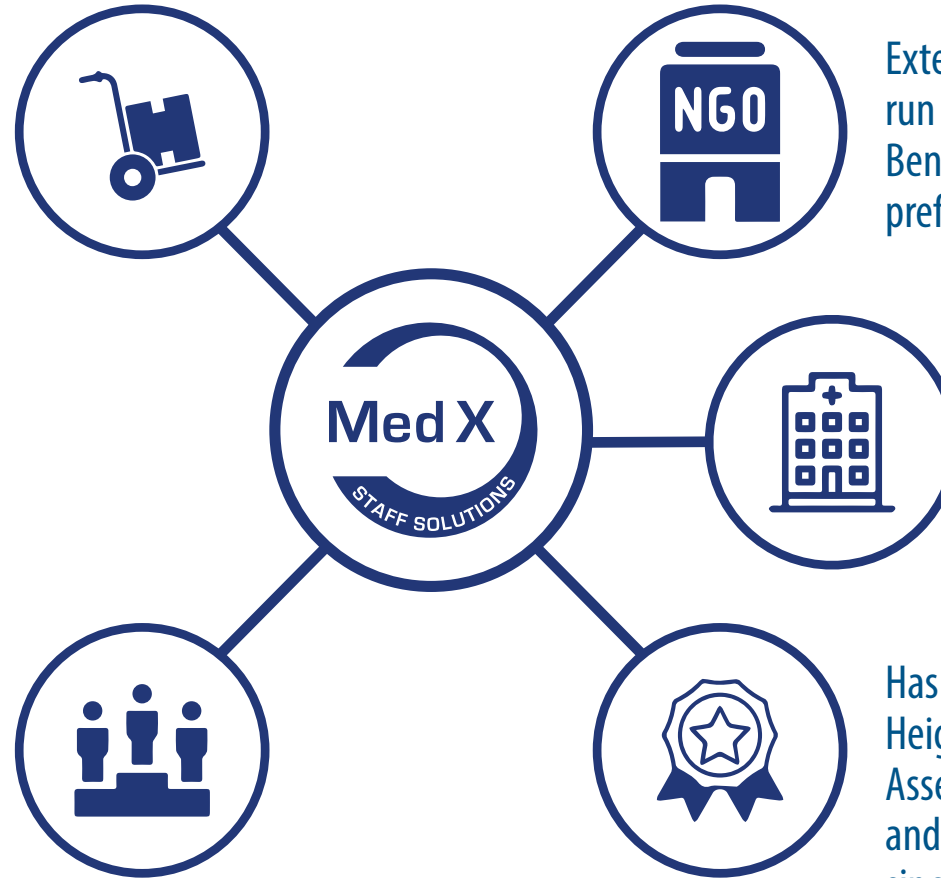

All Dunlop tyres manufactured in South Africa for SADC are handled by our employees.

Largest staffing supplier to Imperial Logistics.

SERVICE OFFERING

Chemical deep cleaning.

Pest control.

Commercial, Industrial, Automotive, Manufacturing, Medical and Retail Cleaning solutions.

Externally funded medical projects, run by Non-Profit and Public Benefits Organizations, prefer Med X.

Is a supplier of the top 4 major hospital groups in SA:

- Department of Health
- Life Healthcare
- Netcare
- Mediclinic