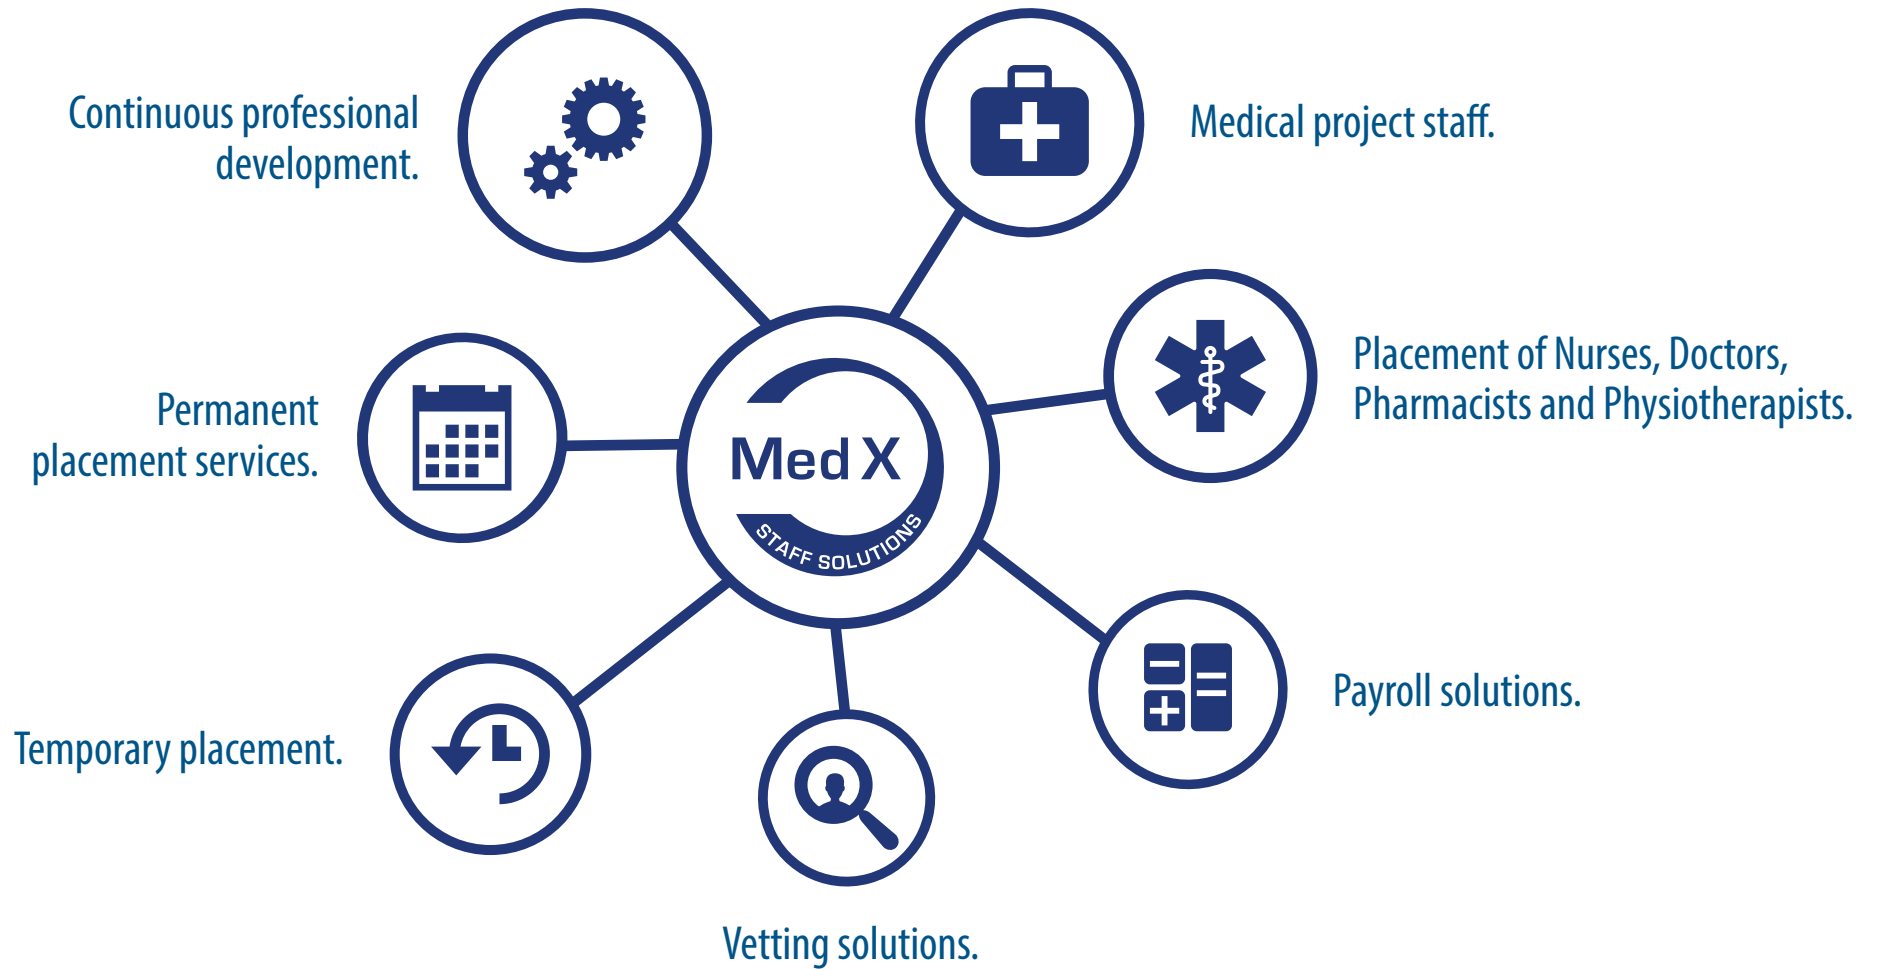

SERVICE OFFERING