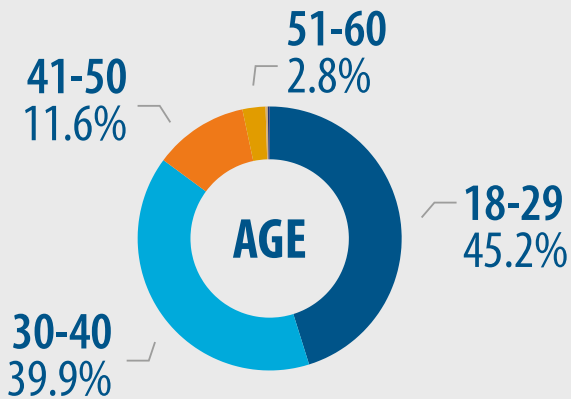

STATISTICS

Male
53%

Female
47%

6-10 Yrs
4.8%

1 year or less
36.4%

2-5 Yrs
57.7%

11-15 Yrs
0.5%

41-50
11.6%

51-60
2.8%

18-29
45.2%

30-40
39.9%

CURRENTLY PLACE ON SITE, APPROXIMATELY
**9000 TEAM MEMBERS
PER DAY**

OUR EMPLOYEES

2585

3613

1090