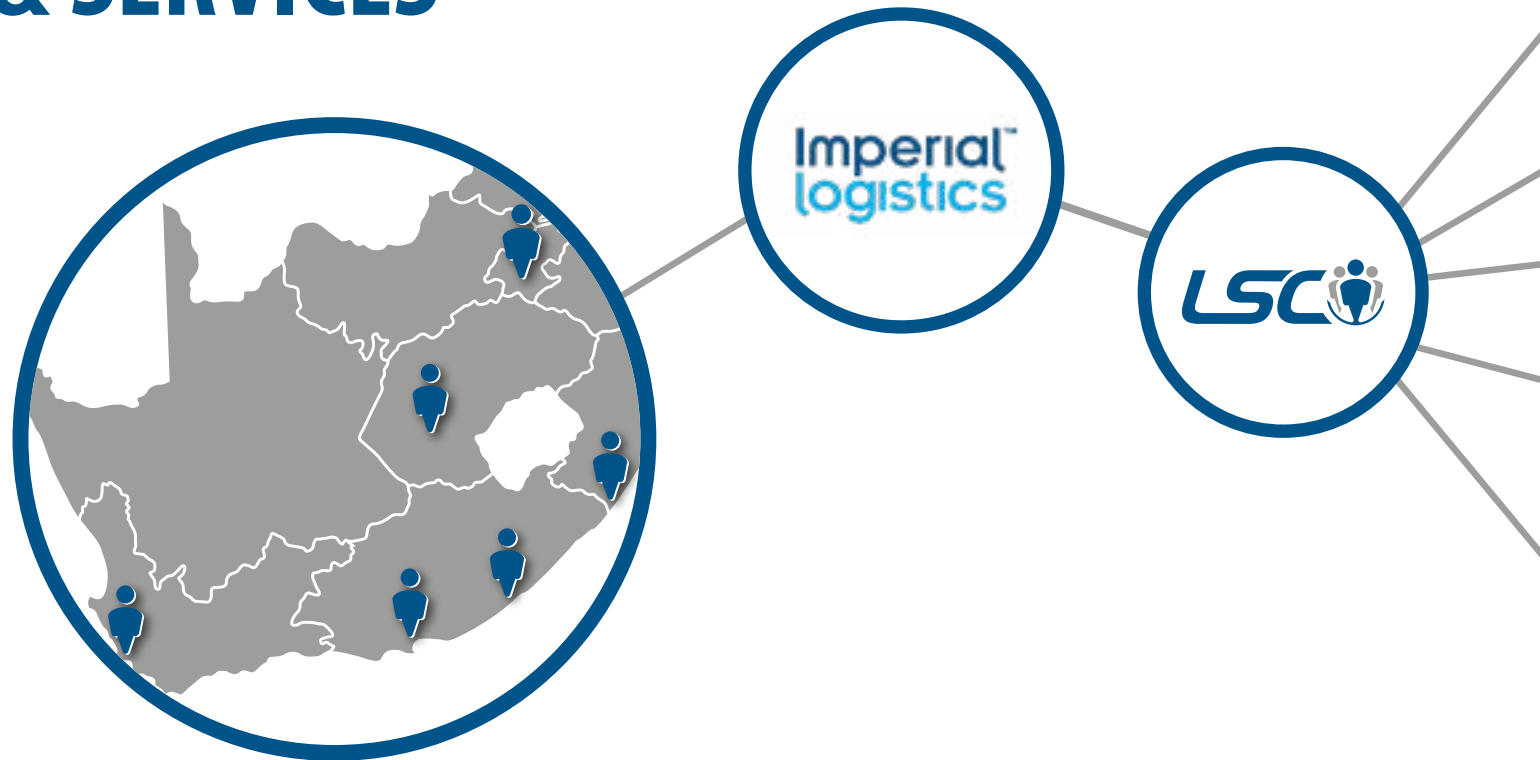

Group Introduction

an Imperial Logistics™ company

★ INTRODUCTION ★

TO

LSC & SERVICES

The LSC Group, a level 2 BBBEE full service human capital specialist has been in existence for 20 years and have been wholly owned by Imperial Logistics since 2010.

We enable economic and people growth by matching human capital and services with business requirements. Our deep industry expertise, strategic client relationships and tailor-made solutions within our 5 distinctive brands allows us to provide meaningful and rewarding employment to our staff.

All Dunlop tyres manufactured in South Africa for SADC are handled by our employees.

Largest staffing supplier to Imperial Logistics.

SERVICE OFFERING

Chemical deep cleaning.

Pest control.

Commercial, Industrial, Automotive, Manufacturing, Medical and Retail Cleaning solutions.