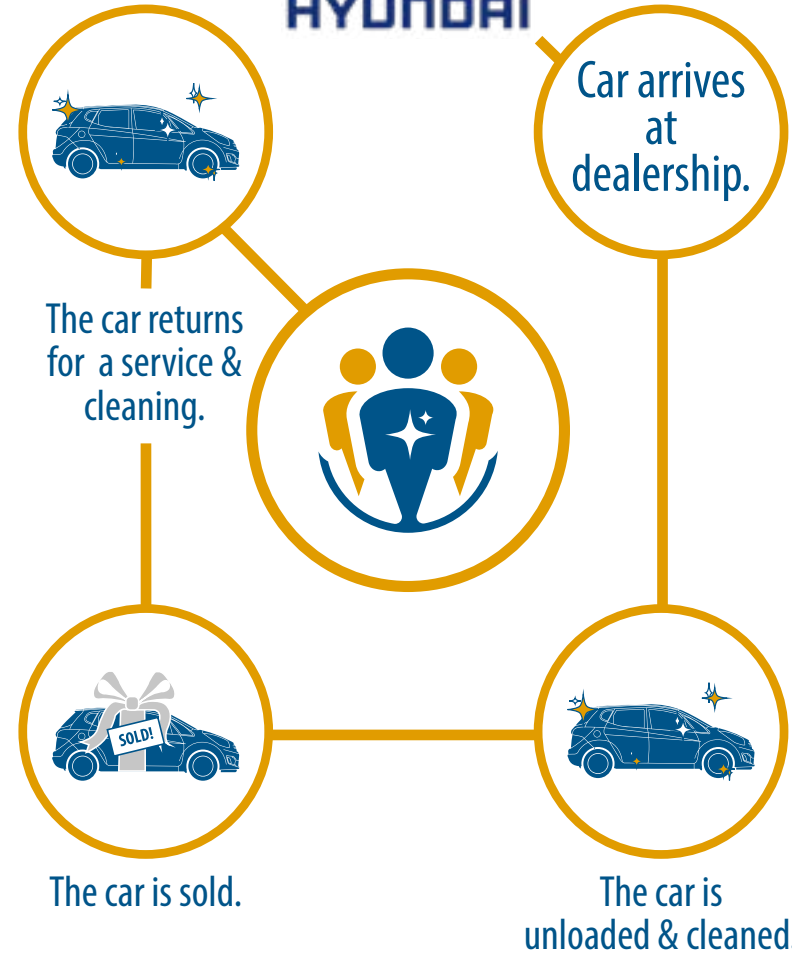

DID YOU KNOW?